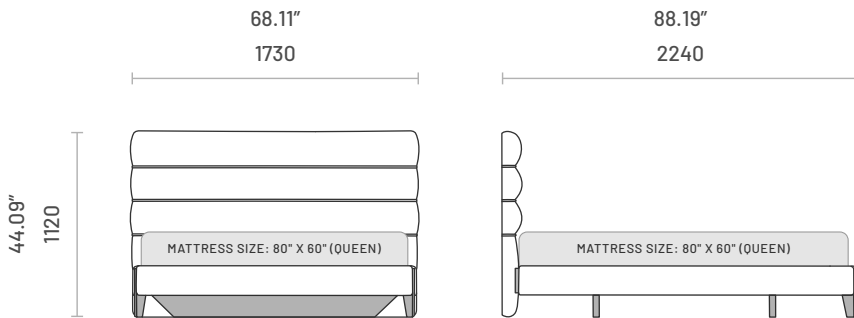

Specifications

Dimensions (EU Mattress: 2000mm x 1600mm)

Lift-up bedstead mechanism available upon request.
Mattress and bedstead not included.

Dimensions (EU Mattress: 2000mm x 1800mm)

Lift-up bedstead mechanism available upon request.
Mattress and bedstead not included.

Specifications

Dimensions (EU Mattress: 2000mm x 2000mm)

Lift-up bedstead mechanism available upon request.
Mattress and bedstead not included.

Dimensions (US Mattress: 80" x 60" - Queen Size)

Lift-up bedstead mechanism available upon request.
Mattress and bedstead not included.

Dimensions (US Mattress: 80" x 76" - King Size)

Lift-up bedstead mechanism available upon request.
Mattress and bedstead not included.

Technical Information

Frame

Structure: Solid pine wood, plywood and MDF