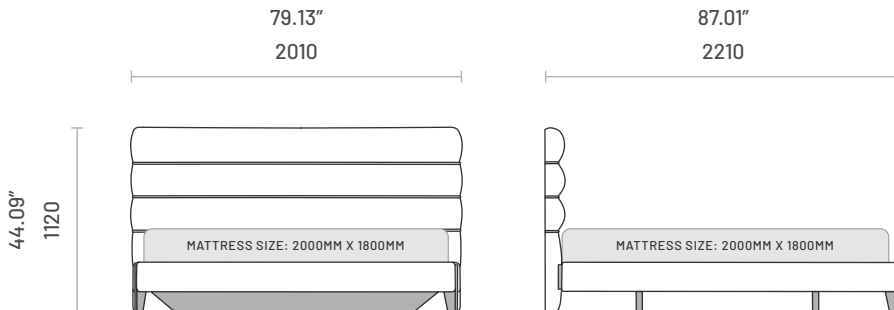

Specifications

Dimensions (EU Mattress: 2000mm x 1600mm)

Lift-up bedstead mechanism available upon request.
Mattress and bedstead not included.

Dimensions (EU Mattress: 2000mm x 1800mm)

Lift-up bedstead mechanism available upon request.
Mattress and bedstead not included.

Specifications

Dimensions (EU Mattress: 2000mm x 2000mm)

Lift-up bedstead mechanism available upon request.
Mattress and bedstead not included.

Dimensions (US Mattress: 80" x 60" - Queen Size)

Lift-up bedstead mechanism available upon request.
Mattress and bedstead not included.

Dimensions (US Mattress: 80" x 76" - King Size)

Lift-up bedstead mechanism available upon request.
Mattress and bedstead not included.

Technical Information

Frame

Structure: Solid pine wood, plywood and MDF