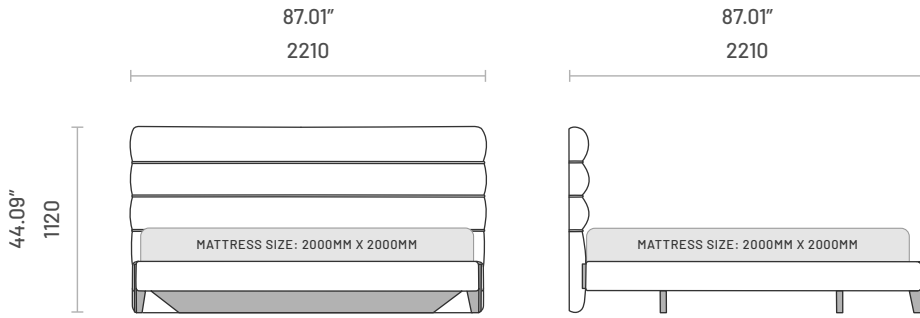

Specifications

Dimensions (EU Mattress: 2000mm x 1600mm)

Lift-up bedstead mechanism available upon request.
Mattress and bedstead not included.

Dimensions (EU Mattress: 2000mm x 1800mm)

Lift-up bedstead mechanism available upon request.
Mattress and bedstead not included.

Specifications

Dimensions (EU Mattress: 2000mm x 2000mm)

Lift-up bedstead mechanism available upon request.
Mattress and bedstead not included.

Dimensions (US Mattress: 80" x 60" - Queen Size)

Lift-up bedstead mechanism available upon request.
Mattress and bedstead not included.

Dimensions (US Mattress: 80" x 76" - King Size)

Lift-up bedstead mechanism available upon request.
Mattress and bedstead not included.

Technical Information

Frame

Structure: Solid pine wood, plywood and MDF