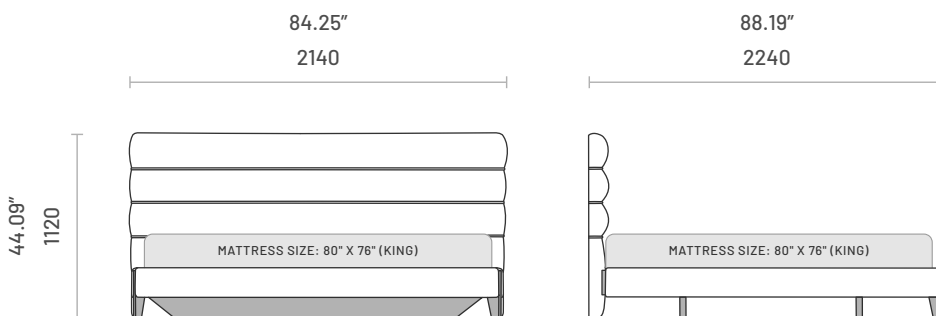

Specifications

Dimensions (EU Mattress: 2000mm x 1600mm)

Lift-up bedstead mechanism available upon request.
Mattress and bedstead not included.

Dimensions (EU Mattress: 2000mm x 1800mm)

Lift-up bedstead mechanism available upon request.
Mattress and bedstead not included.

Specifications

Dimensions (EU Mattress: 2000mm x 2000mm)

Lift-up bedstead mechanism available upon request.
Mattress and bedstead not included.

Dimensions (US Mattress: 80" x 60" - Queen Size)

Lift-up bedstead mechanism available upon request.
Mattress and bedstead not included.

Dimensions (US Mattress: 80" x 76" - King Size)

Lift-up bedstead mechanism available upon request.
Mattress and bedstead not included.

Technical Information

Frame

Structure: Solid pine wood, plywood and MDF