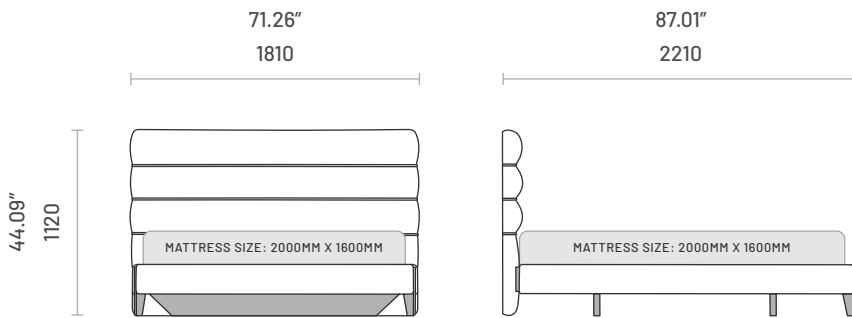

Yumi

BED

A minimalistic yet elegant design, with classic shape and proportions, embellished by horizontal piping lines stitched across the padded headboard. Elevated by four wooden legs, Yumi bed is inspired by a concept of elegance, comfort, and balanced lines. Available in multiple sizes and customizable in every element, it's perfect for moments of rest. This design can fit both residential and hospitality projects and it's a great choice for any style of decor, according to the materials you choose.

Specifications

Dimensions (EU Mattress: 2000mm x 1600mm)

Lift-up bedstead mechanism available upon request.
Mattress and bedstead not included.

Dimensions (EU Mattress: 2000mm x 1800mm)

Lift-up bedstead mechanism available upon request.
Mattress and bedstead not included.

Specifications

Dimensions (EU Mattress: 2000mm x 2000mm)

Lift-up bedstead mechanism available upon request.
Mattress and bedstead not included.

Dimensions (US Mattress: 80" x 60" - Queen Size)

Lift-up bedstead mechanism available upon request.
Mattress and bedstead not included.

Dimensions (US Mattress: 80" x 76" - King Size)

Lift-up bedstead mechanism available upon request.
Mattress and bedstead not included.

Technical Information

Frame

Structure: Solid pine wood, plywood and MDF