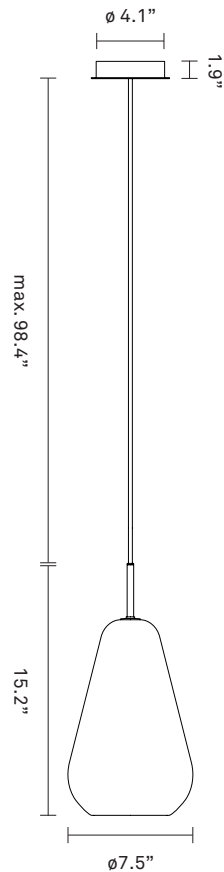

# NUURA

**ANOLI 1 MEDIUM**  
**nordic gold / opal**

Design: Sofie Refer, 2018

**Anoli 1 Medium** in mouth blown opal white glass and nordic gold finish incl. ceiling plate.

Explore the rest of the Anoli collection on our website, [here](#)

<b>Product no.:</b>	US - 3013004	<b>Certifications:</b>	CE, UL componentry – not UL listed, IP20, Class I
<b>Type:</b>	Pendant - indoor	<b>Cleaning:</b>	Use a soft dry cloth to clean the product. Do not use household cleaners.
<b>Colour:</b>	Glass: opal / Metal: nordic gold	<b>Light source:</b>	Socket: G9 Max. wattage: 7W
<b>Materials:</b>	Powder-coated metal, mouth-blown glass	<b>Electrical:</b>	120Vac / 60Hz
<b>Dimensions:</b>	<p><b>For custom metal finish contact Nuura</b>  <b>For custom glass finish contact Nuura</b></p> <p>ø7.5in x 15.2in Cable length: max. 98.4in</p>	<b>Light sources not included.</b>	<b>Dimmable if installed with appropriate dimmable LED light source(s) suitable for your dimmer circuit.</b>
<b>Weight:</b>	Armature + glass: 2.78lbs	Works with appropriate lighting control module. Module can be added to delivery on request.	
<b>Packaging:</b>	Dimensions: L: 10.0in x W: 10.0in x H: 18.9in Weight: 2.03lbs Total weight incl. product: 4.81lbs Number of parcels: 1 Material: Brown cardboard	<b>EU lighting calculation: <a href="#">click here</a></b>	