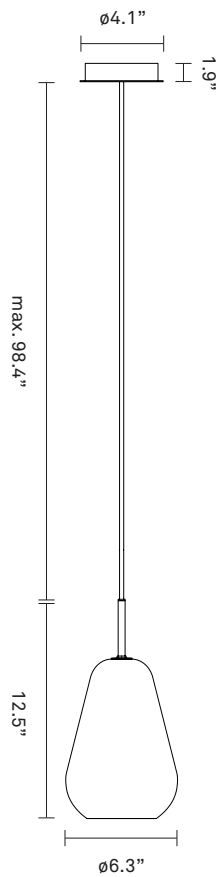

# NUURA

**ANOLI 1 MEDIUM**  
**nordic gold / opal**

Design: Sofie Refer, 2018

**Anoli 1 Medium** in mouth blown opal white glass and nordic gold finish incl. ceiling plate.

Explore the rest of the Anoli collection on our website, [here](#)

<b>Product no.:</b>	US - 3013004	<b>Certifications:</b>	CE, UL componentry – not UL listed, IP20, Class I
<b>Type:</b>	Pendant - indoor	<b>Cleaning:</b>	Use a soft dry cloth to clean the product. Do not use household cleaners.
<b>Colour:</b>	Glass: opal / Metal: nordic gold	<b>Light source:</b>	Socket: G9 Max. wattage: 7W
<b>Materials:</b>	Powder-coated metal, mouth-blown glass	<b>Electrical:</b>	120Vac / 60Hz
<b>Dimensions:</b>	<p><b>For custom metal finish contact Nuura</b>  <b>For custom glass finish contact Nuura</b></p> <p>ø7.5in x 15.2in Cable length: max. 98.4in</p>	<b>Light sources not included.</b>	<b>Dimmable if installed with appropriate dimmable LED light source(s) suitable for your dimmer circuit.</b>
<b>Weight:</b>	Armature + glass: 2.78lbs	Works with appropriate lighting control module. Module can be added to delivery on request.	
<b>Packaging:</b>	Dimensions: L: 10.0in x W: 10.0in x H: 18.9in Weight: 2.03lbs Total weight incl. product: 4.81lbs Number of parcels: 1 Material: Brown cardboard	<b>EU lighting calculation: <a href="#">click here</a></b>	

# NUURA

**ANOLI 1 SMALL**  
**nordic gold / opal**

Design: Sofie Refer, 2018

**Anoli 1 Small** in mouth blown opal glass and nordic gold finish incl. ceiling plate.

Explore the rest of the Anoli collection on our website, [here](#)