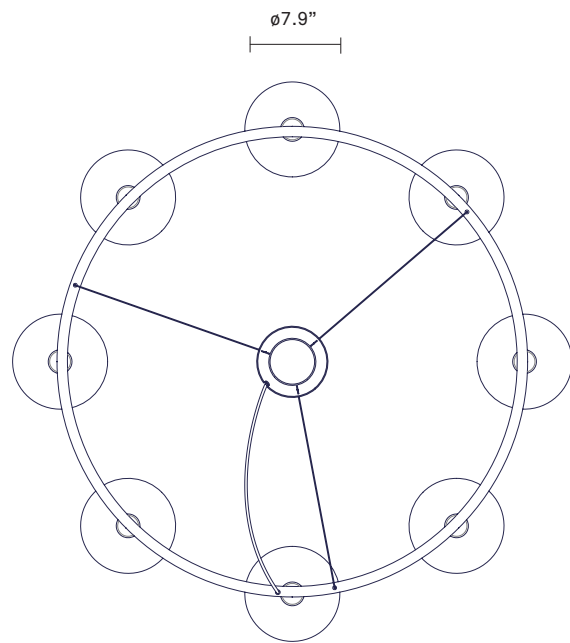

NUURA

MIIRA 8 CIRCULAR
dark bronze / opal

Design: Sofie Refer, 2020

Miira 8 Circular in mouth-blown opal glass and dark bronze finish incl. ceiling plate.

Explore the rest of the Miira collection on our website, [here](#)

Dimensions: \varnothing 39.4in x 9.6in
Glass: \varnothing 7.9in
Cable length: max. 106.3in

Electrical: 120Vac / 60Hz
Class I

Weight: Armature + glass: 28.70lbs

Light sources not included.

Packaging: Dimensions: L: 47.2in x W: 31.5in x H: 39.4in
Weight: 22.0lbs
Total weight incl. product: 50.71lbs
Number of parcels: 9
Material: Brown cardboard

Light source: G9 LED
Recommended flux: 480 lumen- dimmable
Max. wattage: 8 x 8.5W LED

Dimensions: \varnothing 39.4in x 9.6in
Glass: \varnothing 7.9in
Cable length: max. 106.3in

Electrical: 120Vac / 60Hz
Class I