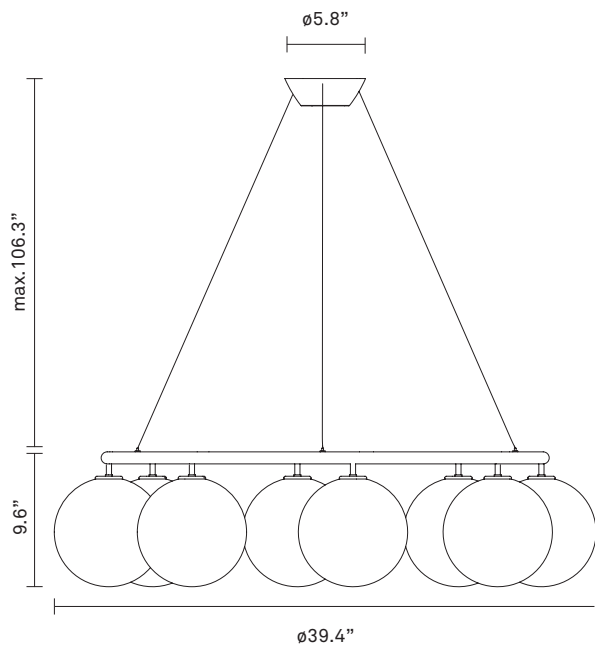

Miira 8 Circular in mouth-blown opal glass and rock grey finish incl. ceiling plate.

Explore the rest of the Miira collection on our website, [here](#)

Product no.: US - 3032010

Certifications: cETLus

Type: Chandelier - indoor

Suitable for damp locations.

Colour: Glass: opal / Metal: rock grey

Cleaning: Use a soft dry cloth to clean the product.
Do not use household cleaners.

Materials: Powder-coated metal, mouth-blown glass

For custom metal finish contact Nuura
For custom glass finish contact Nuura

Light source: G9 LED
Recommended flux: 480 lumen- dimmable
Max. wattage: 8 x 8.5W LED

Dimensions: $\varnothing$ 39.4in x 9.6in
Glass: $\varnothing$ 7.9in
Cable length: max. 106.3in

Electrical: 120Vac / 60Hz
Class I

Weight: Armature + glass: 28.70lbs

Light sources not included.

Packaging: Dimensions: L: 47.2in x W: 31.5in x H: 39.4in
Weight: 22.0lbs
Total weight incl. product: 50.71lbs
Number of parcels: 9
Material: Brown cardboard

Dimmable if installed with appropriate dimmable LED light source(s) suitable for your dimmer circuit.

EU lighting calculation: [click here](#)