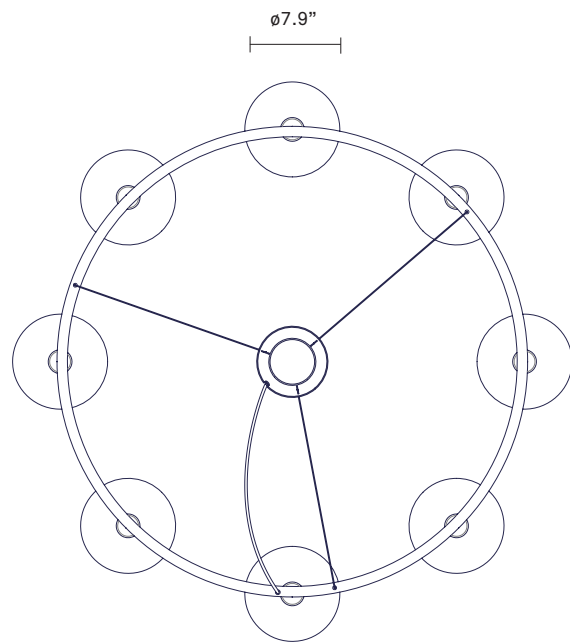

Dimensions: \varnothing 39.4in x 9.6in
Glass: \varnothing 7.9in
Cable length: max. 106.3in

Electrical: 120Vac / 60Hz
Class I

Weight: Armature + glass: 28.70lbs

Light sources not included.

Packaging: Dimensions: L: 47.2in x W: 31.5in x H: 39.4in
Weight: 22.0lbs
Total weight incl. product: 50.71lbs
Number of parcels: 9
Material: Brown cardboard

Dimmable if installed with appropriate dimmable LED light source(s) suitable for your dimmer circuit.

EU lighting calculation: [click here](#)

NUURA

MIIRA 8 CIRCULAR
rock grey / opal

Design: Sofie Refer, 2021

Light source: G9 LED
Recommended flux: 480 lumen- dimmable
Max. wattage: 8 x 8.5W LED

Dimensions: \varnothing 39.4in x 9.6in
Glass: \varnothing 7.9in
Cable length: max. 106.3in

Electrical: 120Vac / 60Hz
Class I