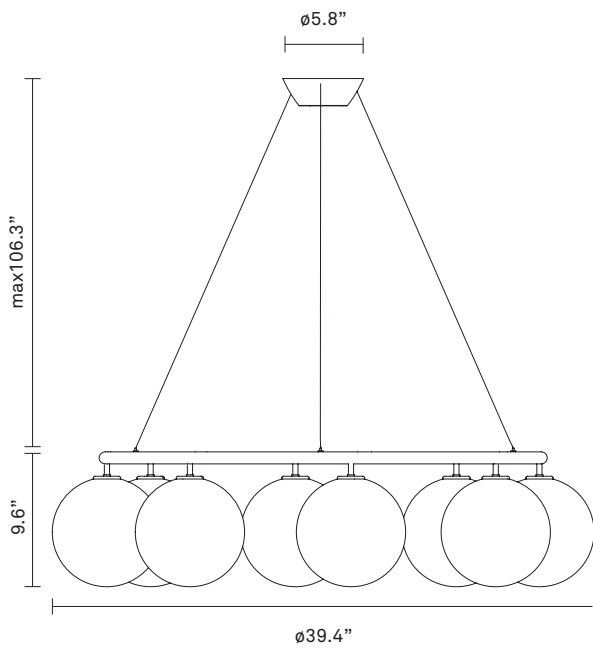

NUURA

MIIRA 8 CIRCULAR
dark bronze / opal

Design: Sofie Refer, 2020

Miira 8 Circular in mouth-blown opal glass and dark bronze finish incl. ceiling plate.

Explore the rest of the Miira collection on our website, [here](#)

Dimensions: \varnothing 39.4in x 9.6in
Glass: \varnothing 7.9in
Cable length: max. 106.3in

Electrical: 120Vac / 60Hz
Class I

Weight: Armature + glass: 28.70lbs

Light sources not included.

Packaging: Dimensions: L: 47.2in x W: 31.5in x H: 39.4in
Weight: 22.0lbs
Total weight incl. product: 50.71lbs
Number of parcels: 9
Material: Brown cardboard

Light source: G9 LED
Recommended flux: 480 lumen- dimmable
Max. wattage: 8 x 8.5W LED

Dimensions: \varnothing 39.4in x 9.6in
Glass: \varnothing 7.9in
Cable length: max. 106.3in

Electrical: 120Vac / 60Hz
Class I