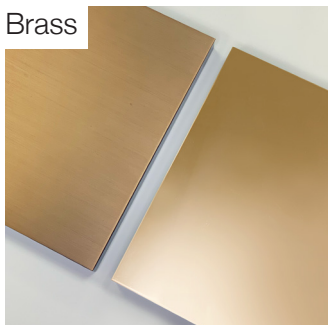

Orion

Side Table

Orion Side Table

Finishes

Metal Finishes

Satin Aluminium
Satin Brass
Satin Bronze
Satin Champagne

Polished Aluminium
Polished Brass
Polished Bronze
Polished Champagne

Metal Lacquered

Off White
Cenere
Jet Black
Blue Cenere

1: 20 Dia x 30 H cm
2: 15 Dia x 50 H cm
3: 20 Dia x 70 H cm

POSSIBLE CUSTOMISATION

Any RAL metal finishes

10mm steel pieces of different diameters with integrated fixing mechanism. Each piece is finished with a radial brush and in one of our metal finishes. Threaded 20mm steel tubes. Felt glides. Comes assembled.

Dimensions

Cod. ORION

SECOLO

Metal: Satin / Polished

Aluminium

Brass

Bronze

Champagne

Metal Lacquered

Off White

Cenere

Jet Black

Blue Cenere

Colour samples are an indication only and do not replace the use of real samples when ordering, since it is impossible to guarantee a screen reproduction identical to the original.