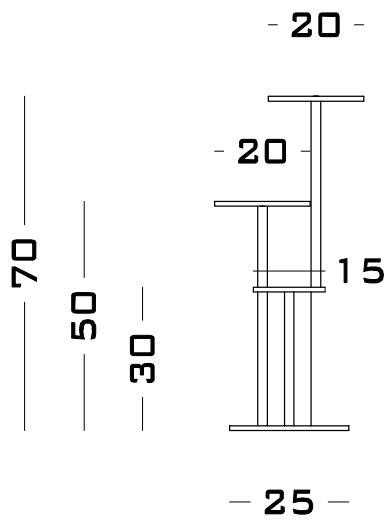

Off White
Cenere
Jet Black
Blue Cenere

1: 20 Dia x 30 H cm
2: 15 Dia x 50 H cm
3: 20 Dia x 70 H cm

POSSIBLE CUSTOMISATION

Any RAL metal finishes

10mm steel pieces of different diameters with integrated fixing mechanism. Each piece is finished with a radial brush and in one of our metal finishes. Threaded 20mm steel tubes. Felt glides. Comes assembled.

Dimensions

Cod. ORION

SECOLO

Metal: Satin / Polished

Aluminium

Brass

Bronze

Champagne