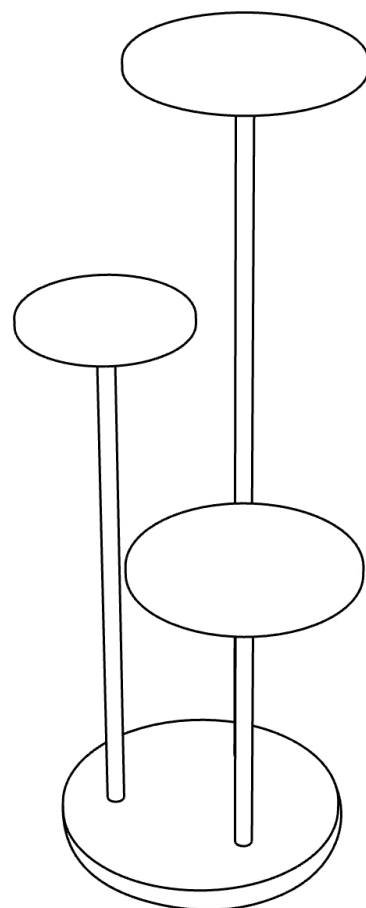

Orion

Side Table

Orion Side Table

Finishes

Metal Finishes

Satin Aluminium
Satin Brass
Satin Bronze
Satin Champagne

Polished Aluminium
Polished Brass
Polished Bronze
Polished Champagne

Metal Lacquered

Off White
Cenere
Jet Black
Blue Cenere

1: 20 Dia x 30 H cm
2: 15 Dia x 50 H cm
3: 20 Dia x 70 H cm

POSSIBLE CUSTOMISATION

Any RAL metal finishes

10mm steel pieces of different diameters with integrated fixing mechanism. Each piece is finished with a radial brush and in one of our metal finishes. Threaded 20mm steel tubes. Felt glides. Comes assembled.

Dimensions

Cod. ORION

SECOLO

Metal: Satin / Polished

Aluminium

Brass

Bronze

Champagne