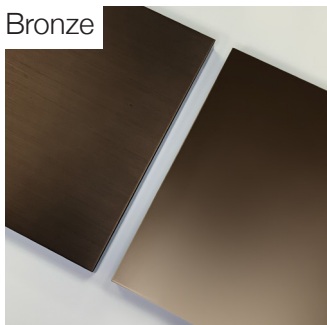

Orion

Side Table

Orion Side Table

Finishes

Metal Finishes

Satin Aluminium
Satin Brass
Satin Bronze
Satin Champagne

Polished Aluminium
Polished Brass
Polished Bronze
Polished Champagne

Metal Lacquered

Off White
Cenere
Jet Black
Blue Cenere

1: 20 Dia x 30 H cm
2: 15 Dia x 50 H cm
3: 20 Dia x 70 H cm

POSSIBLE CUSTOMISATION

Any RAL metal finishes

10mm steel pieces of different diameters with integrated fixing mechanism. Each piece is finished with a radial brush and in one of our metal finishes. Threaded 20mm steel tubes. Felt glides. Comes assembled.

Dimensions

Cod. ORION

SECOLO

Metal: Satin / Polished

Aluminium

Brass

Bronze

Champagne

Metal Lacquered

Off White

Cenere

Jet Black

Blue Cenere

Colour samples are an indication only and do not replace the use of real samples when ordering, since it is impossible to guarantee a screen reproduction identical to the original.